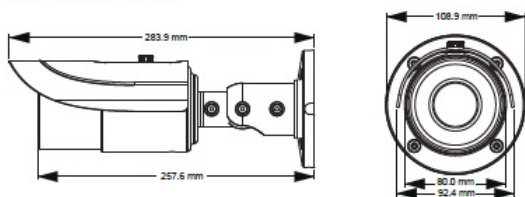

Dimensions

Specifications

Specifications	Model	DY-B8MP50IVA
Camera		
Image Sensor		1 / 2.5 "CMOS
Image Size		3840 × 2160
Electronic Shutter		1 / 25 s ~ 1 / 100000 s
Iris Type		Fixed Iris
Min. Illumination		0.068 lux @F2.0, AGC ON; 0 lux with IR
Lens		3.3 ~ 12 mm @F1.4, horizontal field of view : 97.5° ~ 38.5°
Lens Mount		Φ14
Day & Night		ICR
Wide Dynamic Range		Digital WDR
BLC		Yes
HLC		Yes
Digital NR		2D / 3D DNR
Angle Adjustment		Any angle
Image		
Video Compression		H.265 MP; H.264 BP / MP / HP; MJPEG
Resolution		8MP (3840×2160), 2K(2560×1440), 3MP (2304×1296), 1080P (1920×1080), 720P (1280×720), D1, CIF, 480×240
Main Stream		60Hz : 8MP(1 ~ 30fps)/2K(1~30fps)/3MP(1~30fps)/1080P(1 ~ 30fps)/720P(1 ~ 30fps) 50Hz : 8MP(1 ~ 25fps)/2K(1~25fps)/3MP(1~25fps)/1080P(1 ~ 25fps)/720P(1 ~ 25fps)
Bit Rate		128 Kbps ~ 16 Mbps
Bit Rate Type		VBR / CBR
Quality		Five levels under VBR; Freely adjustable under CBR
Image Settings		ROI, Saturation, Brightness, Chroma, Contrast, Wide Dynamic, Sharpen, NR, etc. adjustable through client software or web browser
Audio Compression		G711A / U
ROI		Each ROI to be configured separately
Interfaces		
Network		RJ45 × 1, 10M / 100M self-adaption
Audio		MIC IN × 1, MIC OUT × 1
Video Output		CVBS video output (BNC × 1)
Storage Card		Support TF card, up to 128GB
RS485		Yes
Alarm Input		1 CH
Alarm Output		1 CH
Functions		
Remote Monitoring		IE browsing, CMS remote control
Online Connection		Support simultaneous monitoring for up to 10 users; Support multi-stream real time transmission
Network Protocol		TCP / IP, UDP, DHCP, NTP, RTSP, PPPoE, DDNS, SMTP, FTP
Interface Protocol		ONVIF, GB-T/28181-2011
Storage		TF card local storage, network remote storage
Smart Alarm		Motion alarm, sensor alarm
PTZ		RS485 × 1
PoE		Yes
IR Distance		50 m
Ingress Protection		IP66
Others		
Power Supply		DC12V / PoE
Power Consumption		< 9W
Operating Environment		- 20 °C ~ 50 °C, 10 % ~ 90 % relative humidity
Dimensions (mm)		Φ109 × 284
Weight (net)		1112g
Installation		Wall mounting, ceiling mounting